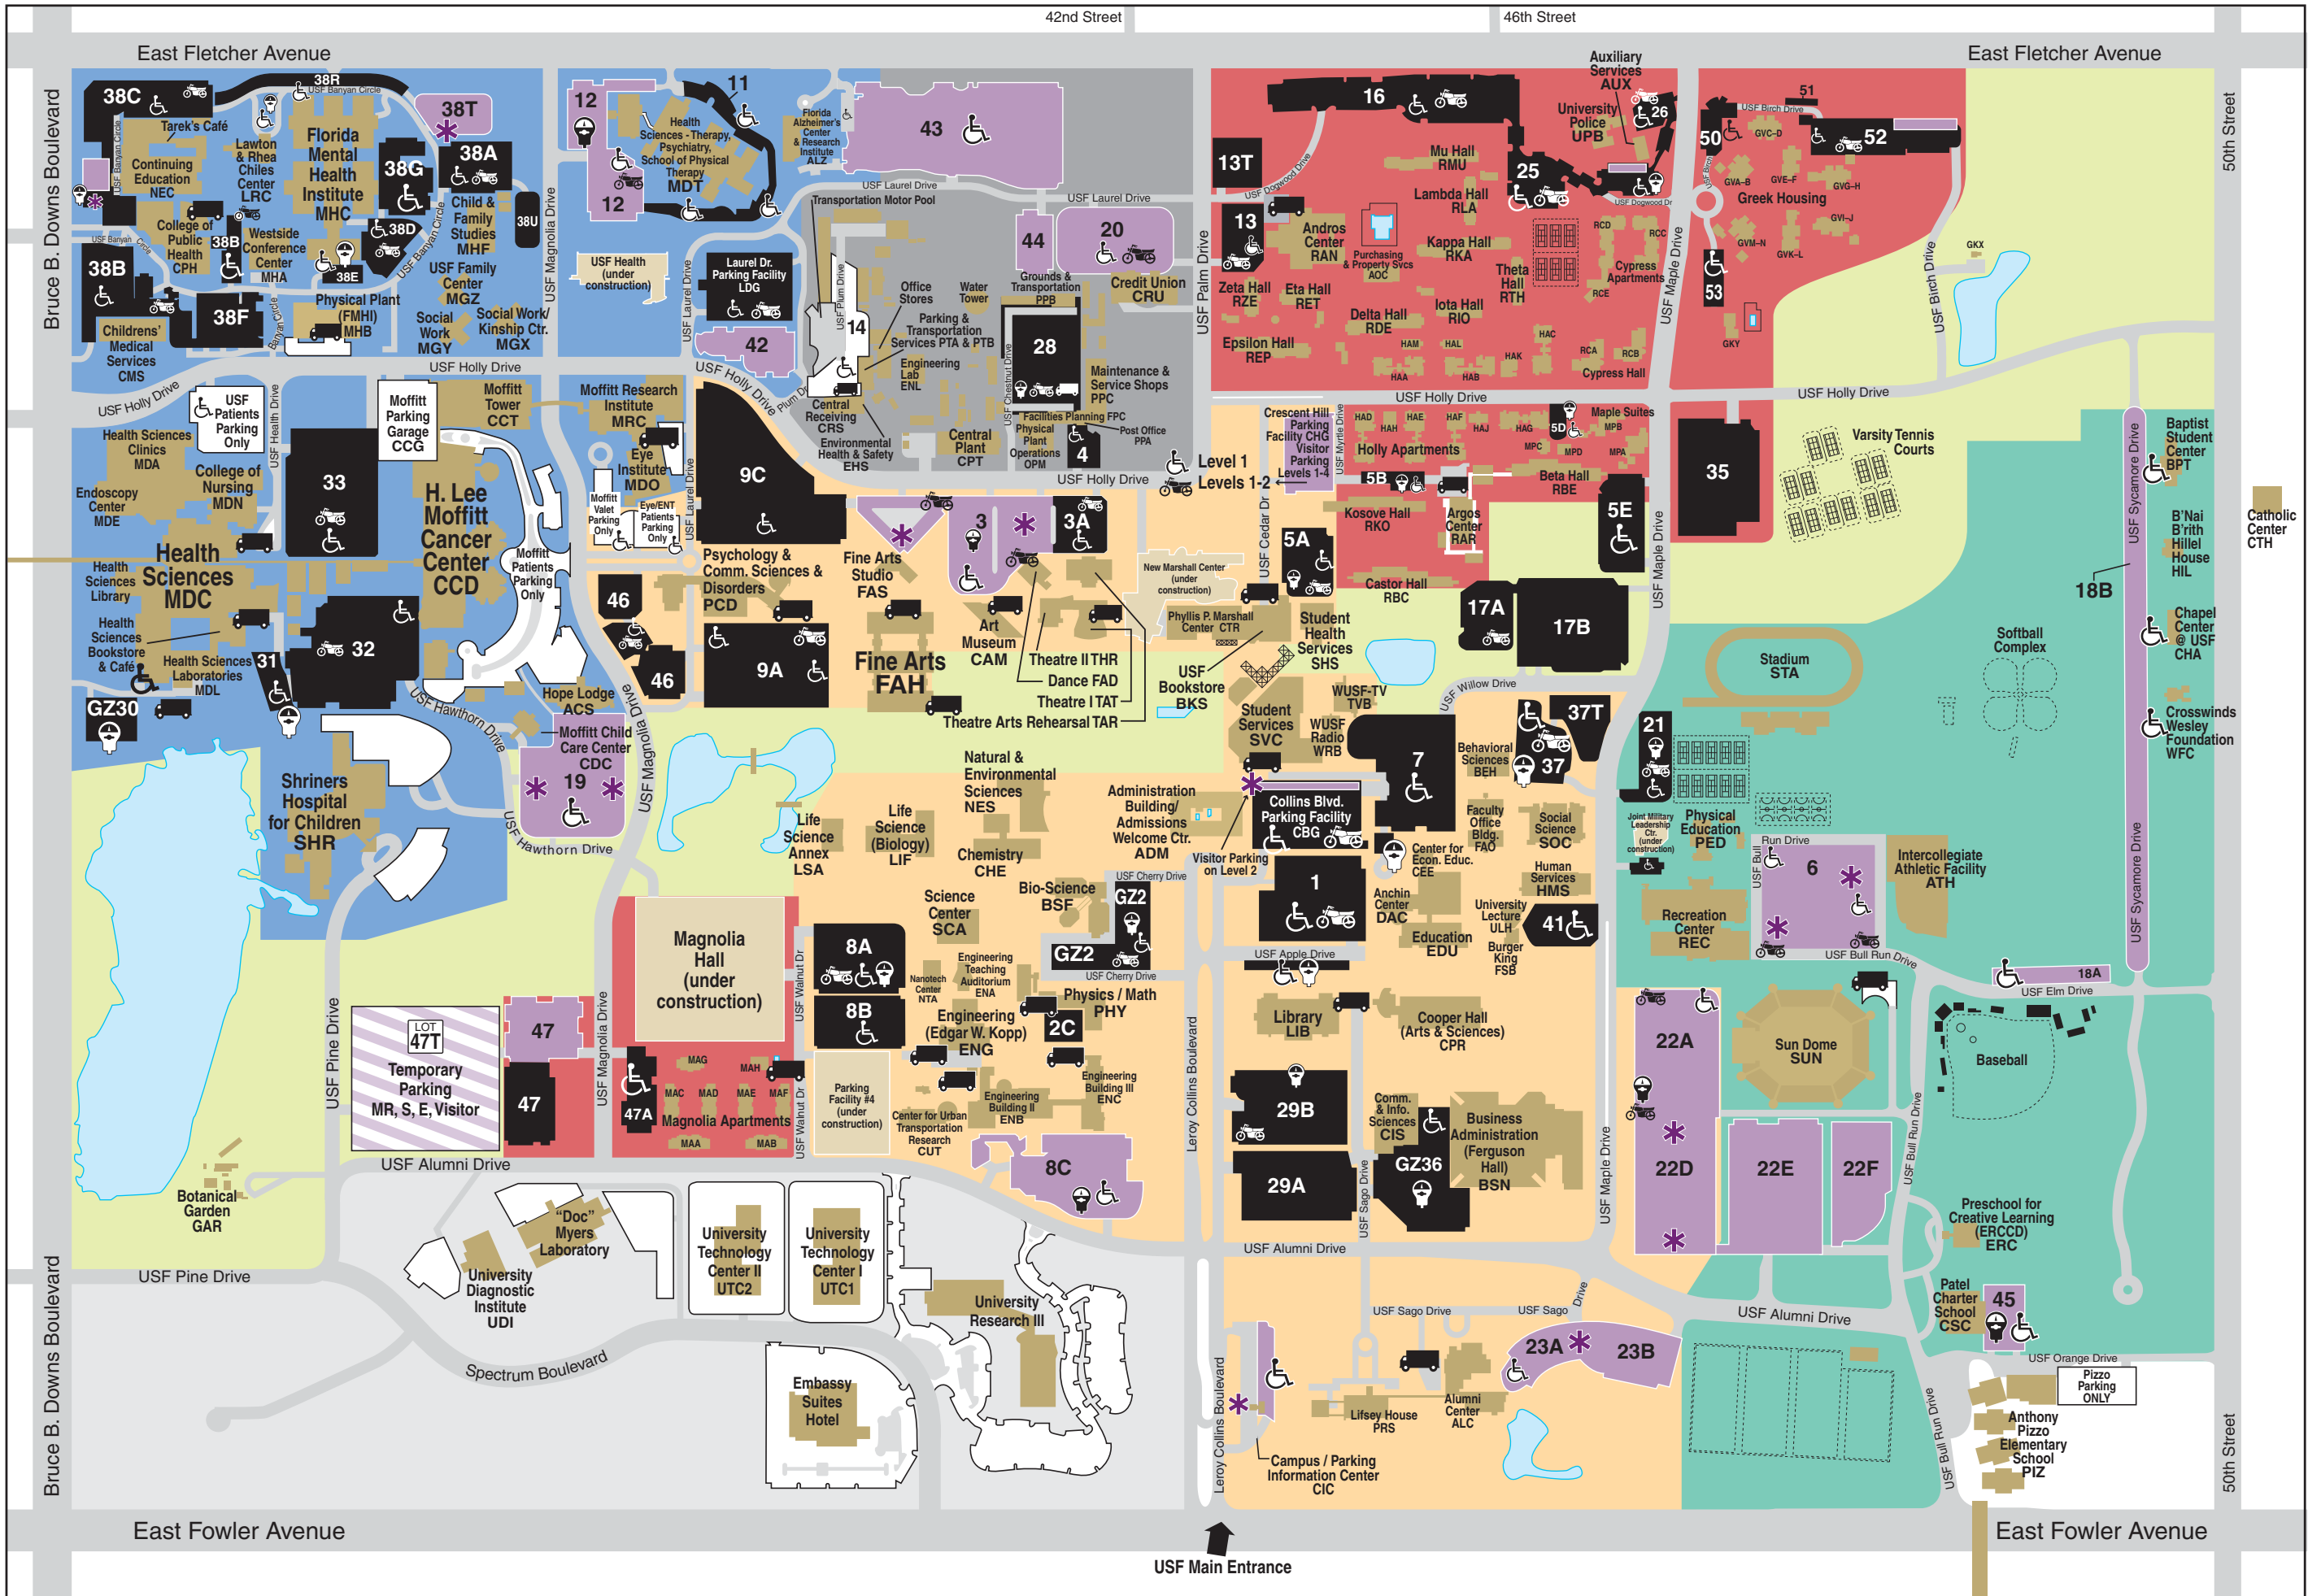

Visitor Parking Map

updated September 21, 2007

Visitor Parking Designations

- Visitors Parking
- ✳ - Parking Permit Vending Machine
- ⏰ - Metered Parking
- ♿ - Disabled Parking
- 🏍 - Motorcycle Parking
- 🚚 - Loading Dock Area

Campus Districts

- Health Services
- Academic
- Athletics
- Greenway
- Facilities Services
- R & D Park
- Residence Halls

USF Main Entrance